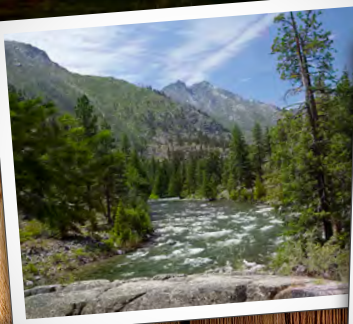

# RETREAT

*to the* **CASCADES**  
*experience the  
magic of the mountains*

**Icicle Creek Music Center** in Leavenworth, Washington, welcomes individuals and organizations to our campus for affordable retreats, workshops, institutes and seminars. Our facilities are designed specifically for retreat experiences tailored to the needs of educators, artists, musicians and non-profit organizations.